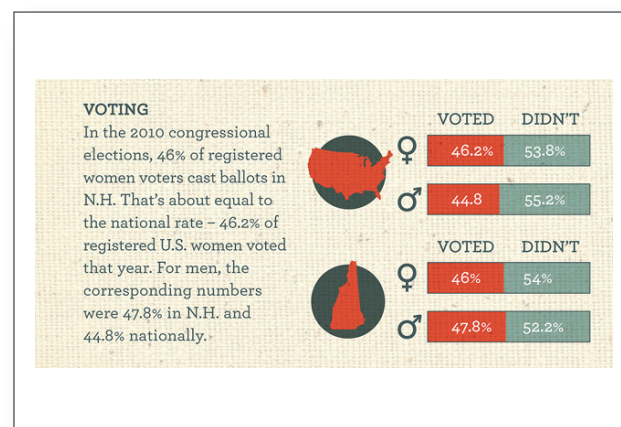

VOTING PATTERNS & FEMALE POLITICAL LEADERSHIP

The mission of The New Hampshire Women's Initiative is to advance social, economic and political opportunity and equality for women in New Hampshire.

P.O. Box 3502 Concord, NH 03302-3502 www.nhwi.org info@nhwi.org