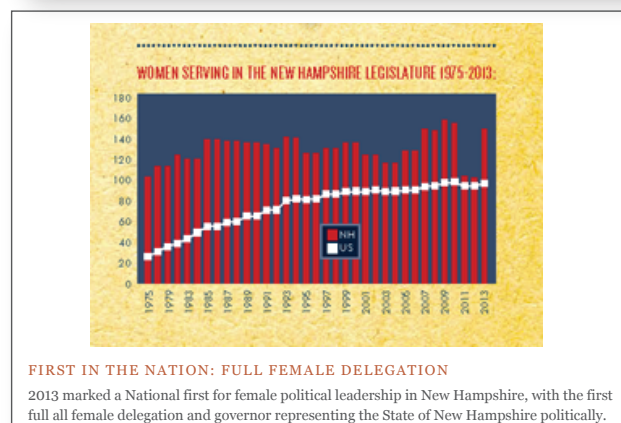

VOTING PATTERNS & FEMALE POLITICAL LEADERSHIP

The mission of The New Hampshire Women's Initiative is to advance social, economic and political opportunity and equality for women in New Hampshire.

P.O. Box 3502 Concord, NH 03302-3502 www.nhwi.org info@nhwi.org