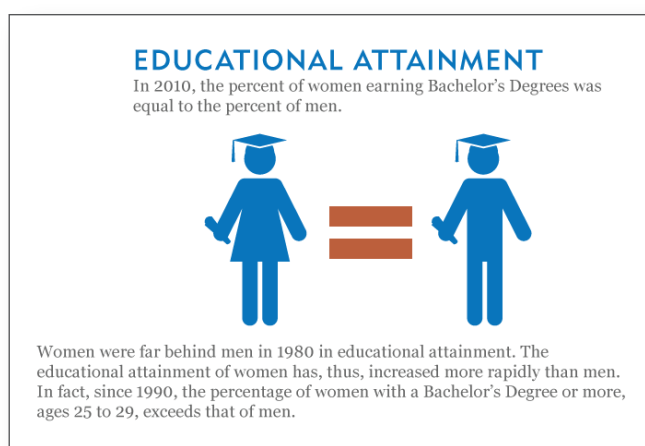

GENDER MATTERS

from the New Hampshire Women's Initiative

A Look at Gender Statistics from New Hampshire and Beyond
Compiled by the New Hampshire Women's Initiative

APRIL 2013 REPORT:

Does Gender Equality Exist in New Hampshire?

The New Hampshire Women's Initiative is dedicated to promoting gender equality in New Hampshire. We collect and share data and research for citizens to better understand why we exist/how and where there is gender inequality in NH. Knowledge is power. The more we educate our friends and family, the more we can change the culture.

MEDIAN EARNINGS & WAGE GAP

EDUCATION

WORKING WOMEN, BUSINESS OWNERSHIP & EXECUTIVE LEADERSHIP

VOTING PATTERNS & FEMALE POLITICAL LEADERSHIP

The mission of The New Hampshire Women's Initiative is to advance social, economic and political opportunity and equality for women in New Hampshire.

P.O. Box 3502 Concord, NH 03302-3502 www.nhwi.org info@nhwi.org