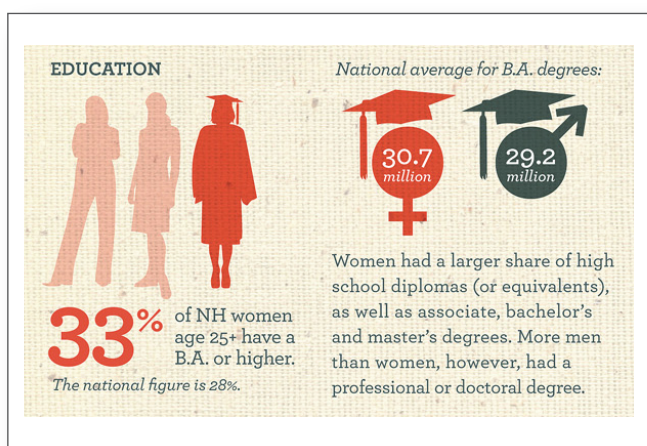

GENDER MATTERS

from the New Hampshire Women's Initiative

A Look at Gender Statistics from New Hampshire and Beyond
Compiled by the New Hampshire Women's Initiative

APRIL 2013 REPORT:

Does Gender Equality Exist in New Hampshire?

The New Hampshire Women's Initiative is dedicated to promoting gender equality in New Hampshire. We collect and share data and research for citizens to better understand why we exist/how and where there is gender inequality in NH. Knowledge is power. The more we educate our friends and family, the more we can change the culture.

MEDIAN EARNINGS & WAGE GAP

EDUCATION

WORKING WOMEN, BUSINESS OWNERSHIP & EXECUTIVE LEADERSHIP

VOTING PATTERNS & FEMALE POLITICAL LEADERSHIP

The mission of The New Hampshire Women's Initiative is to advance social, economic and political opportunity and equality for women in New Hampshire.

P.O. Box 3502 Concord, NH 03302-3502 www.nhwi.org info@nhwi.org