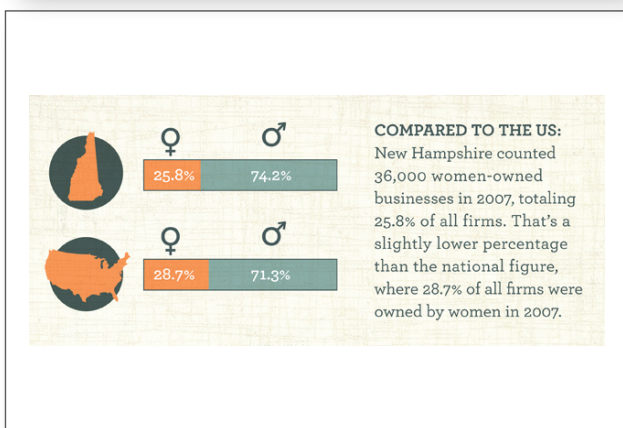

WORKING WOMEN, BUSINESS OWNERSHIP & EXECUTIVE LEADERSHIP