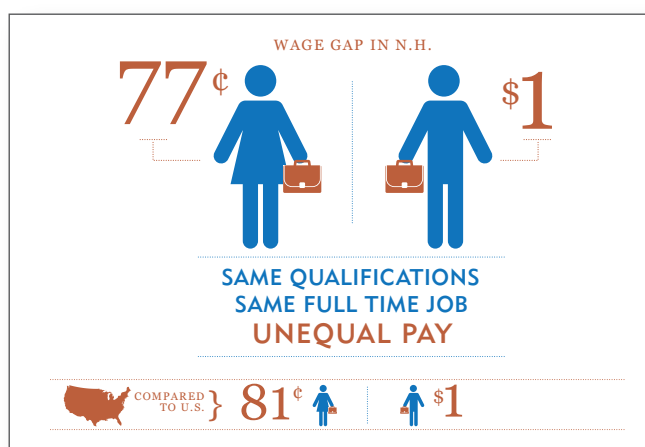

GENDER MATTERS

from the New Hampshire Women's Initiative

A Look at Gender Statistics from New Hampshire and Beyond
Compiled by the New Hampshire Women's Initiative

APRIL 2013 REPORT:

Does Gender Equality Exist in New Hampshire?

The New Hampshire Women's Initiative is dedicated to promoting gender equality in New Hampshire. We collect and share data and research for citizens to better understand why we exist/how and where there is gender inequality in NH. Knowledge is power. The more we educate our friends and family, the more we can change the culture.

MEDIAN EARNINGS & WAGE GAP