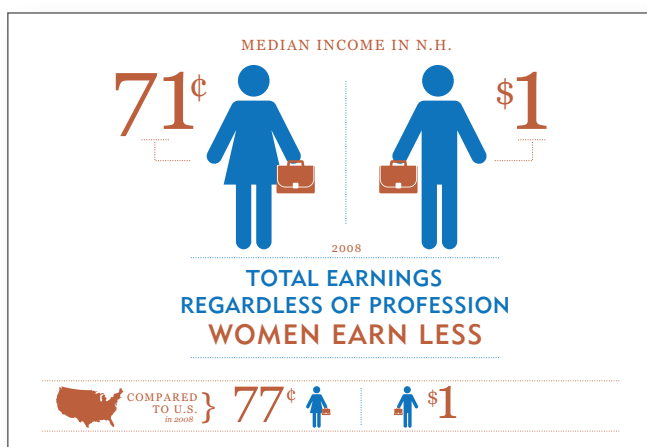

GENDER MATTERS

from the New Hampshire Women's Initiative

A Look at Gender Statistics from New Hampshire and Beyond
Compiled by the New Hampshire Women's Initiative

APRIL 2013 REPORT:

Does Gender Equality Exist in New Hampshire?

The New Hampshire Women's Initiative is dedicated to promoting gender equality in New Hampshire. We collect and share data and research for citizens to better understand why we exist/how and where there is gender inequality in NH. Knowledge is power. The more we educate our friends and family, the more we can change the culture.

MEDIAN EARNINGS & WAGE GAP