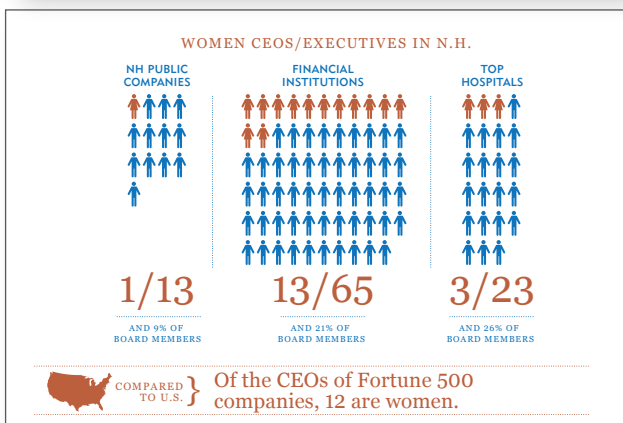

WORKING WOMEN, BUSINESS OWNERSHIP & EXECUTIVE LEADERSHIP