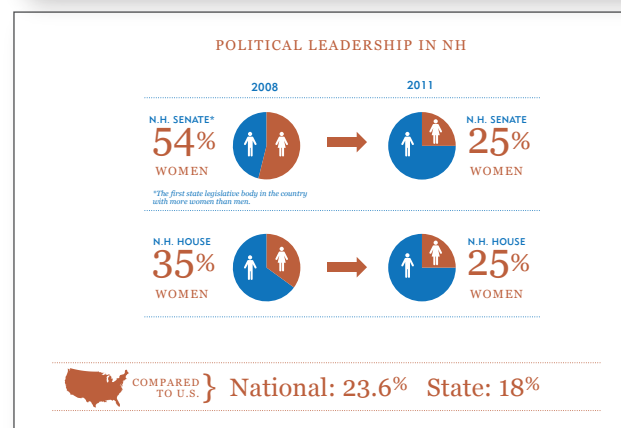

VOTING PATTERNS & FEMALE POLITICAL LEADERSHIP

The mission of The New Hampshire Women's Initiative is to advance social, economic and political opportunity and equality for women in New Hampshire.

P.O. Box 3502 Concord, NH 03302-3502 www.nhwi.org info@nhwi.org